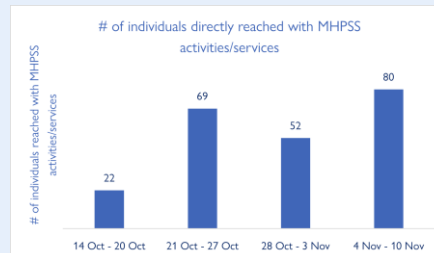

383 SESSIONS Mental Health and Psychosocial Support counselling

1,686 CASES of people provided with safe accommodation

65 THIRD-COUNTRY NATIONALS received Voluntary Humanitarian Return assistance

41,839 NIGHTS of accommodation provided

238 referrals of vulnerable cases

517 MEALS provided for children in community centers

2905 FOOD VOUCHERS distributed to beneficiaries

806 PEOPLE provided with hygiene items

351 vulnerability screenings

TRENDS

Accommodation

As of 10 November 2022:

1,277 people were provided with short-term accommodation
409 people were provided with mid-long-term accommodation

MHPSS Counselling

IOM Hungary continues to extend its MHPSS activities to meet the needs of the affected population in Budapest and Szabolcs-Szatmár-Bereg county.